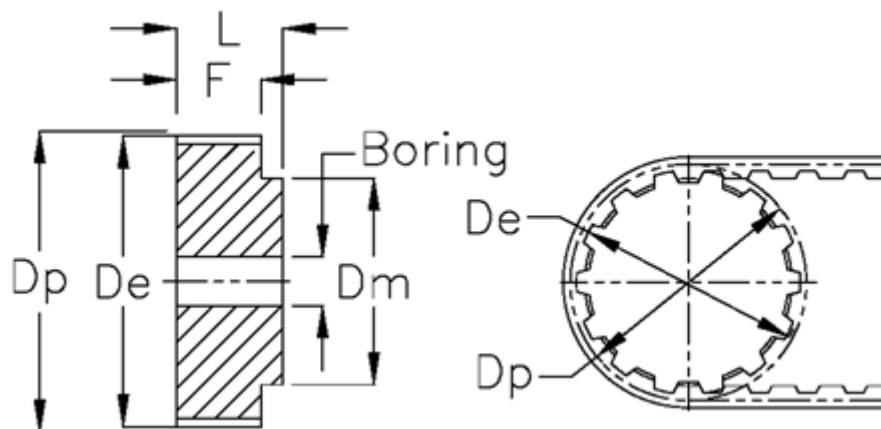

Article number: 60415366044

Description: Timing Belt Pulley 66 T10 44/0

## Measures

Belt width	= - 50 mm	Type = T10
$D_e$	= 138.2	Weight = 2.42
$D_m$	= 88	
$D_p$	= 140.2	
$F$	= 56	
$L$	= 66	
Pre-drilled	= 16	
Tooth number	= 44	